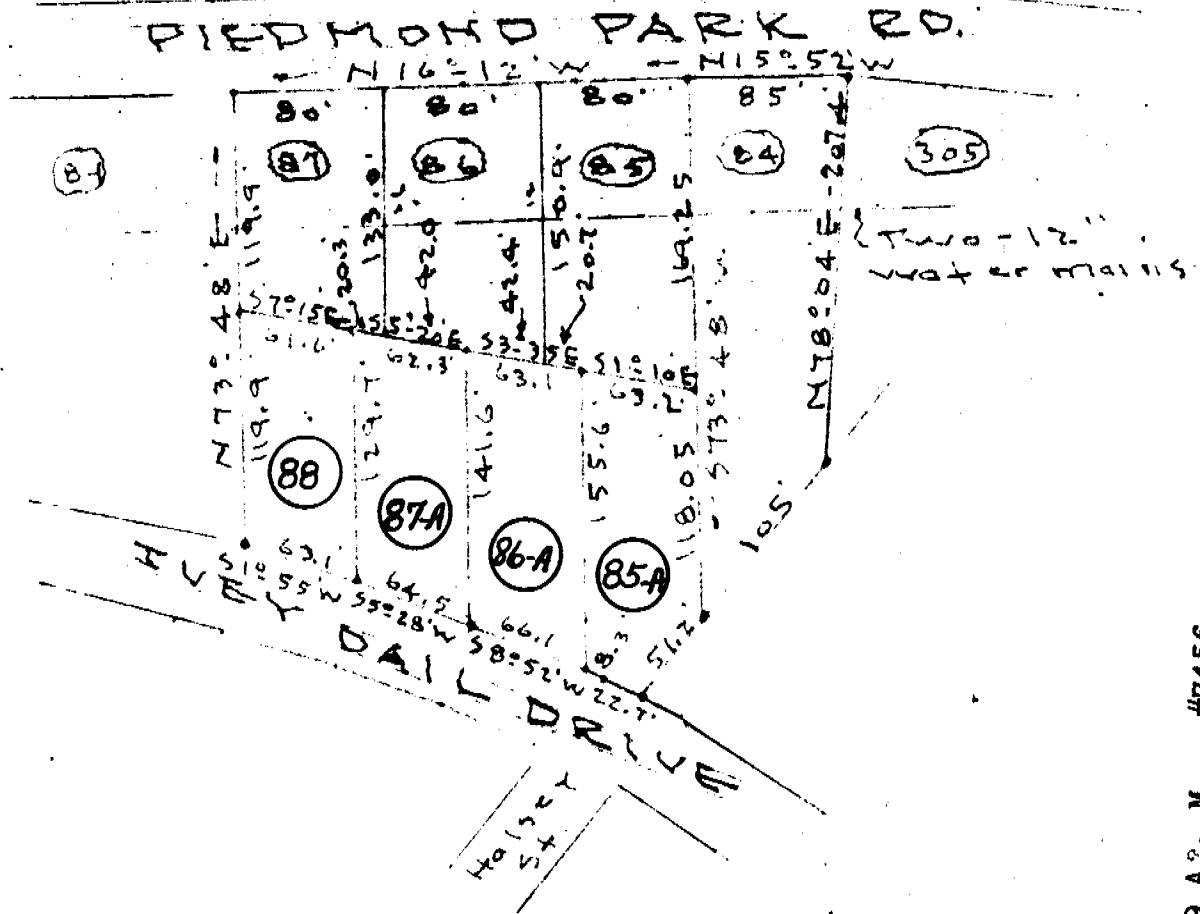

YOUNG & SPENCE

SEP 20 10 20 AM 1961

PROPERTY OF
 JOHN W. CAULEY
 Lot 84 & Re-sub. lots 85-88 Incl. Piedmont Ests.
 Paris Station - Greenville Co. S.C.
 Scale 1" = 100' - June - 6 - 56.
 Revised on plat - June - 5 - 61 - Not surveyed.

WW-159

SEP 20 1961

7456

Picture \$1.00

Iron pins at all corners.

J.C. Hill - L.S. 805

Recorded September 20, 1961 at 10:29 A.M. #7456